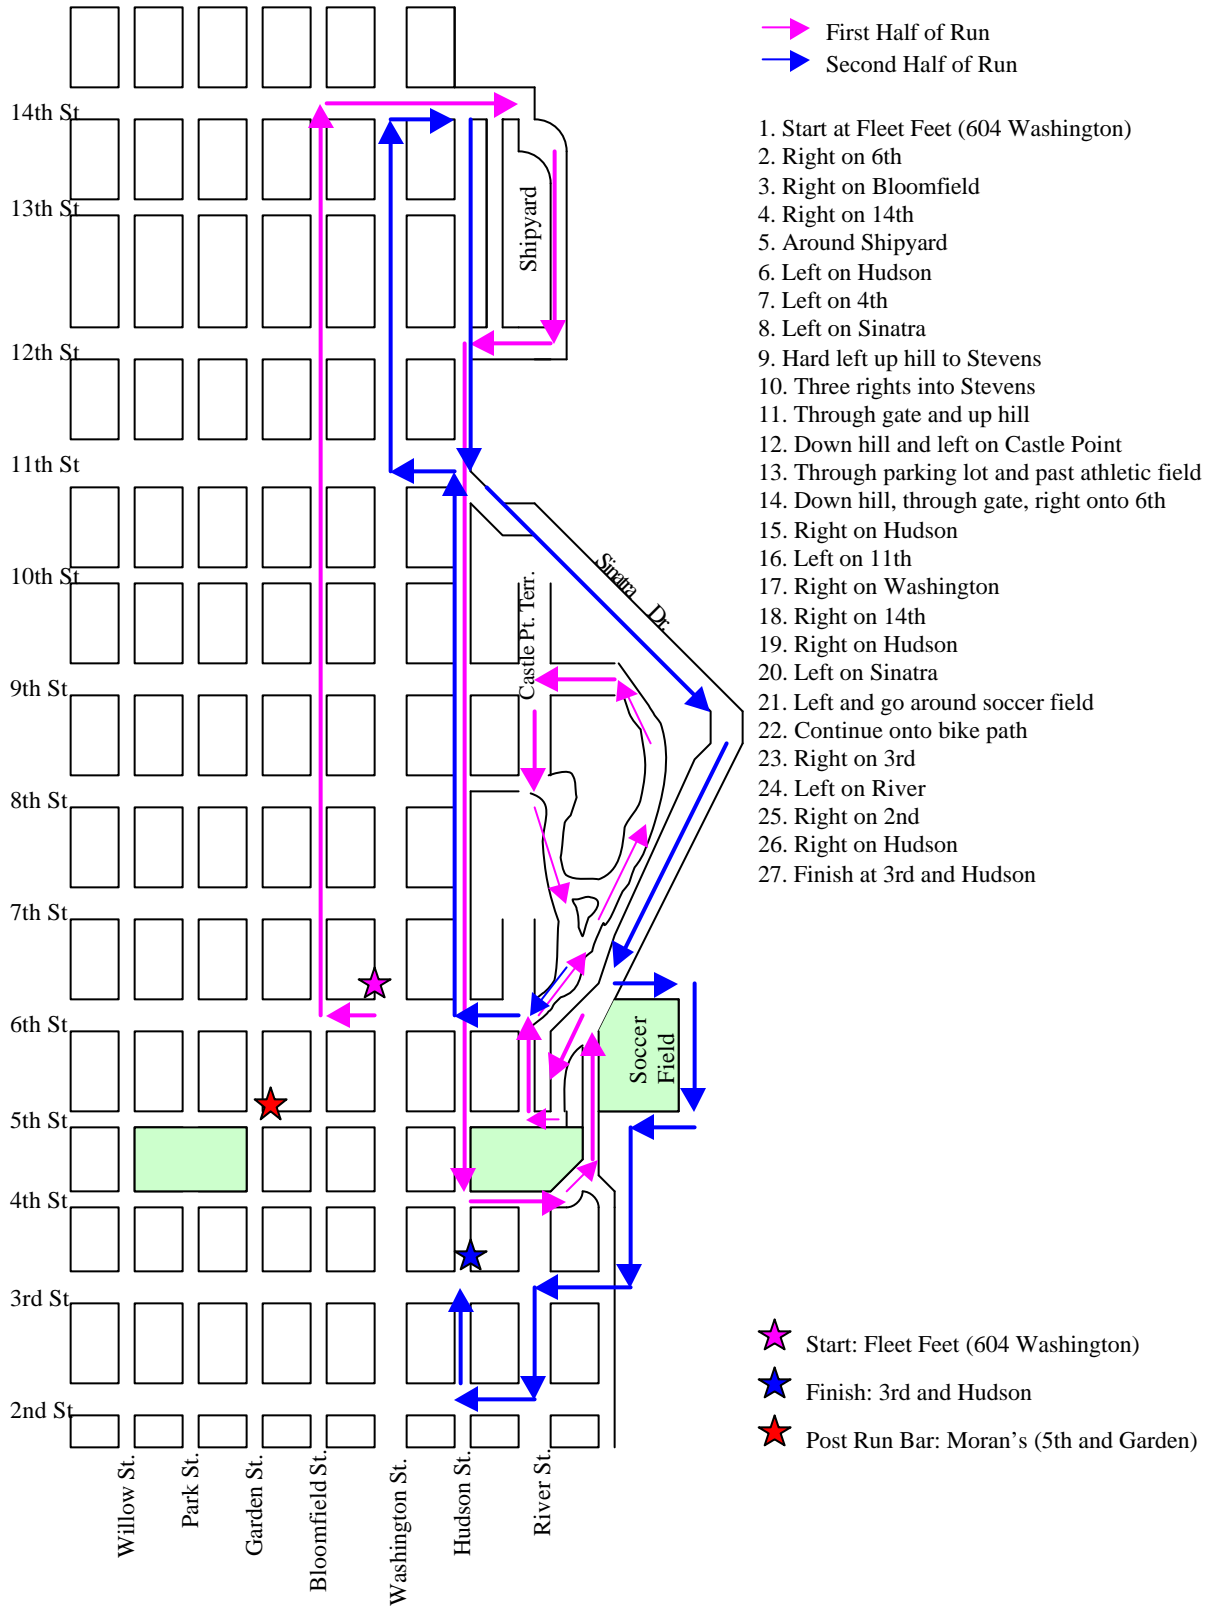

# Hoboken Harrier's Thursday Night Run Map (5.2 Miles)

Not all portions to scale  
Some portions rendered poorly